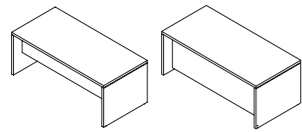

scheda tecnica *technical data*

Scrivania direzionale/
Executive desk
L 190/220 P 90 H 75