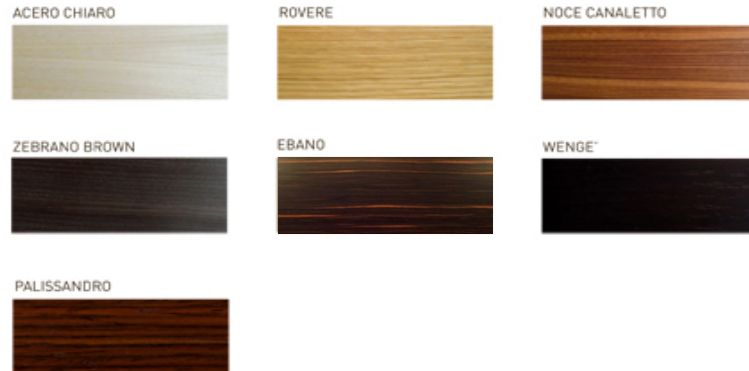

RECEPTION LOOP

FINISHES

Top: Wood, Matt lacquered, Soft leather

Legs/Modesty: Wood, Matt lacquered, Glossy lacquered, Steel mirror effect

WOOD