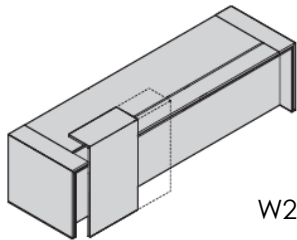

## ABACO

Reception Loop L200  
Loop Reception W200

W200

Reception Loop L280  
Loop Reception W280

W280

Reception Loop L400  
Loop Reception W400

W400

The Loop receptions can be customized and the client can choose the position, the weight and the number of the reception panels. According to the length of the reception it is possible to install reception panels of 60/100/120/160 cm wide.