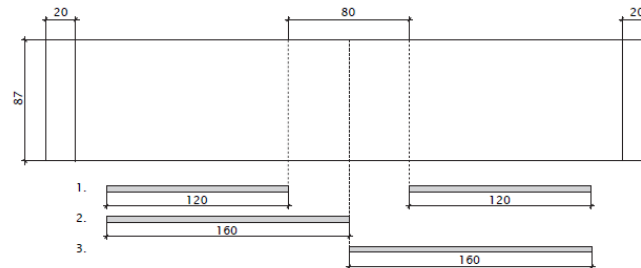

## ABACO

Reception Loop L200  
Loop Reception W200

W200

Reception Loop L280  
Loop Reception W280

W280

Reception Loop L400  
Loop Reception W400

W400

The Loop receptions can be customized and the client can choose the position, the weight and the number of the reception panels. According to the length of the reception it is possible to install reception panels of 60/100/120/160 cm wide.