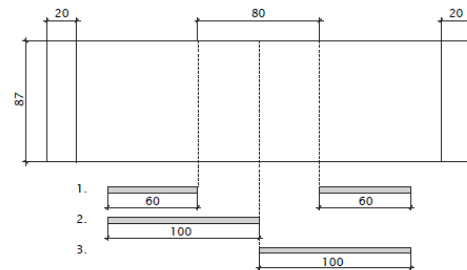

## ABACO

Reception Loop L200  
Loop Reception W200

W200

Reception Loop L280  
Loop Reception W280

W280

Reception Loop L400  
Loop Reception W400

W400

The Loop receptions can be customized and the client can choose the position, the weight and the number of the reception panels. According to the length of the reception it is possible to install reception panels of 60/100/120/160 cm wide.