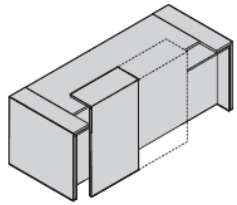

LOOP

ABACO

Reception Loop L200
Loop Reception W200

W200