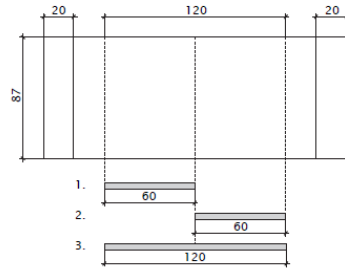

## ABACO

Reception Loop L200  
Loop Reception W200

W200

Reception Loop L280  
Loop Reception W280

W280

Reception Loop L400  
Loop Reception W400

W400

The Loop receptions can be customized and the client can choose the position, the weight and the number of the reception panels. According to the length of the reception it is possible to install reception panels of 60/100/120/160 cm wide.