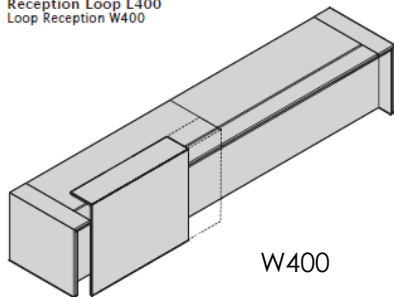

## ABACO

Reception Loop L200  
Loop Reception W200

W200

Reception Loop L280  
Loop Reception W280

W280

Reception Loop L400  
Loop Reception W400

W400

The Loop receptions can be customized and the client can choose the position, the weight and the number of the reception panels. According to the length of the reception it is possible to install reception panels of 60/100/120/160 cm wide.