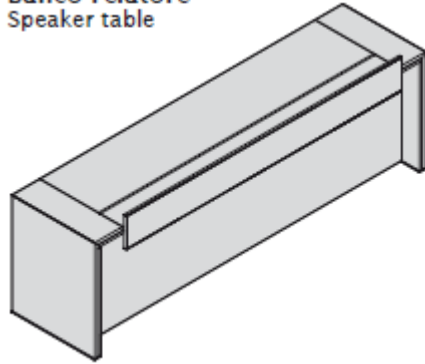

product details

Loop lecture table

Banco relatore
Speaker table

D60cm
W200-240-280cm
H73cm

FINISHES:

Top

Wood
Matt lacquered
leather

Front panel: white lacquered metal